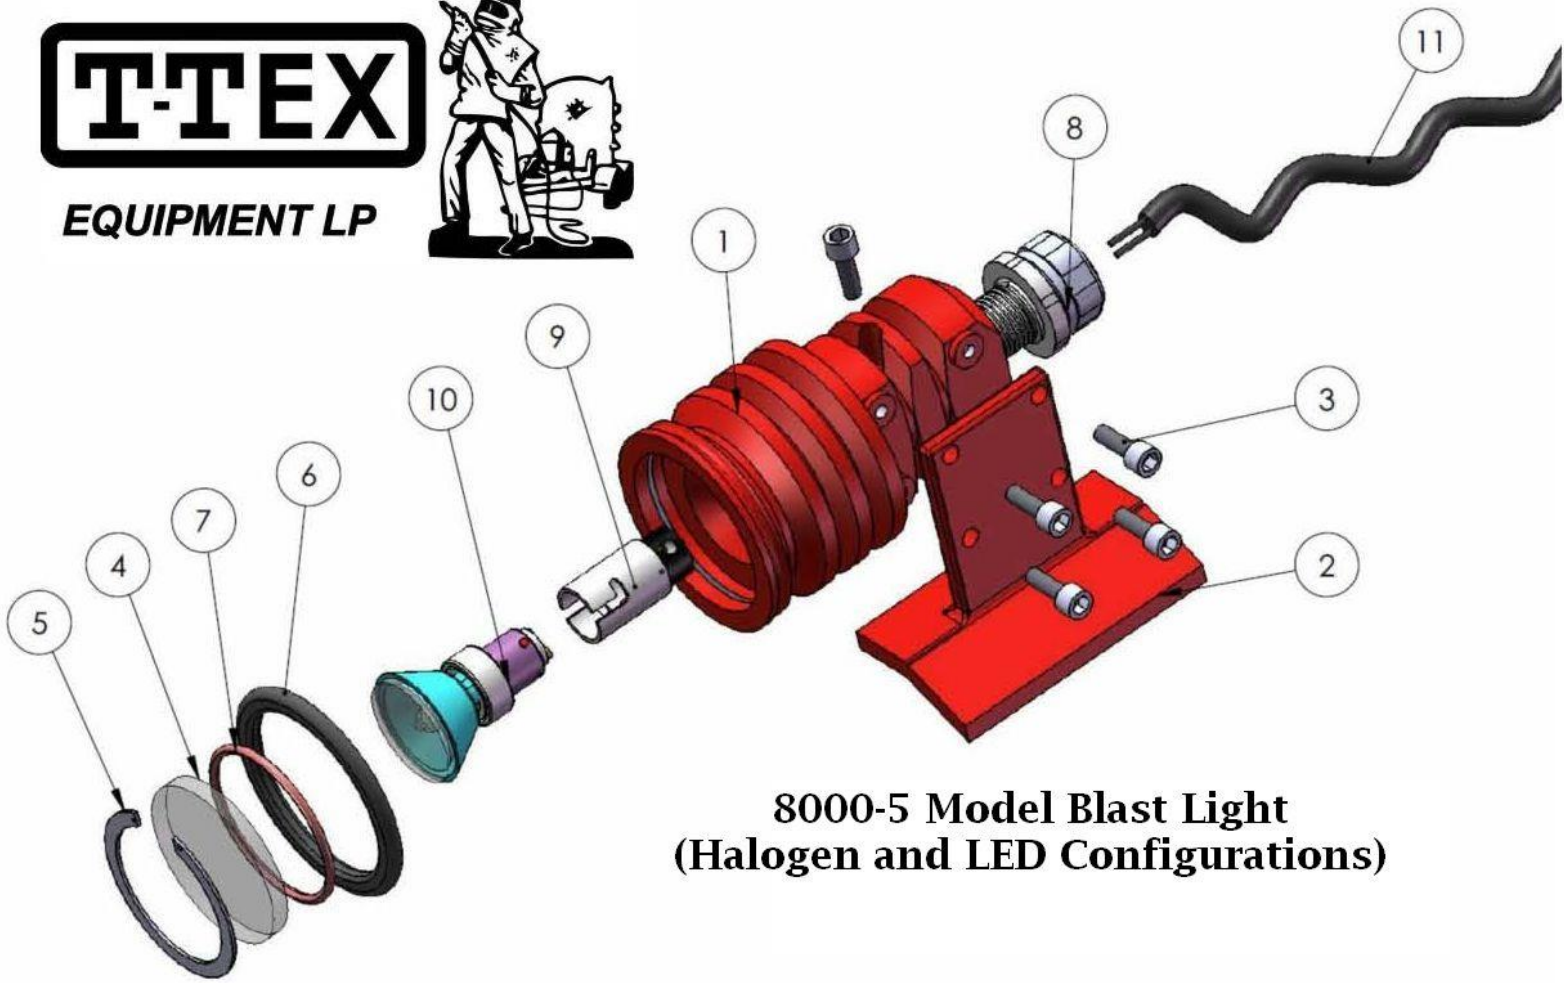

EQUIPMENT LP

**8000-5 Model Blast Light
(Halogen and LED Configurations)**

Item #	Part #	Description
	8000-5	Complete Blast Light Assembly (w/ 10' cable)
1	290280	Blast Light Body (Includes Bracket)
2	290278	Hose Mount Bracket
3	8000-7	Bracket Screw
4	8000-3	Blast Light Lens
5	8000-6	Lens Retaining Clip
6	8000-9	Blast Light Body Bump Ring
7	8000-10	Blast Light Lens O-Ring
8	8000-8	Strain Relief
9	8000-27	Bulb Socket
10	8000-4	Blast Light Bulb (Halogen)
10	8000-4LED	Blast Light Bulb (LED)
11	ECC	Electric Control Cable (Per Foot)